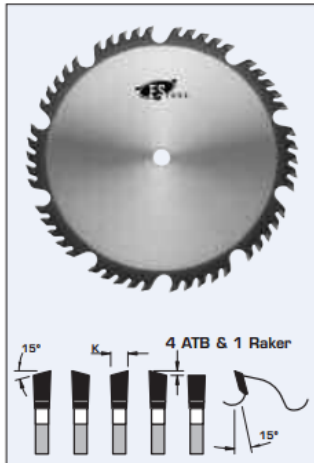

Edge of Arlington Saw & Tool, Inc.

124 South Collins
Arlington, TX 76010
Phone: 817-461-7171 • Fax: 817-795-6651
Toll Free: 888-461-7171
Email: info@eoasaw.com
Website: www.eoasaw.com

Item #LH409, FS Tool Professional Line Combination/Planer Saw Blades $78.36

Thank you for shopping with us!

Design:

- Tooth configuration: 4 ATB & 1 Raker
- Cutting Material: TC
- Four ATB teeth and one raker with a deep gullet allows for deeper cuts and improved chip flow.

Application:

- For crosscutting and ripping dry soft and hardwoods, plywood, and particleboard
- On portable machines and table saws

SPECIFICATIONS

Diameter	9 in
Bore	5/8 in
Grind	4 ATB+R
Kerf	.125 in
Manufacturer	FS Tool
Note	--
Plate	.080 in
Teeth	40