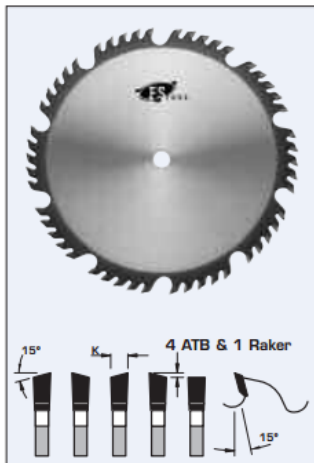

Edge of Arlington Saw & Tool, Inc.

124 South Collins
Arlington, TX 76010
Phone: 817-461-7171 • Fax: 817-795-6651
Toll Free: 888-461-7171
Email: info@eoasaw.com
Website: www.eoasaw.com

Item #LH407, FS Tool Professional Line Combination/Planer Saw Blades $69.68

Thank you for shopping with us!

Design:

- Tooth configuration: 4 ATB & 1 Raker
- Cutting Material: TC
- Four ATB teeth and one raker with a deep gullet allows for deeper cuts and improved chip flow.

Application:

- For crosscutting and ripping dry soft and hardwoods, plywood, and particleboard
- On portable machines and table saws

SPECIFICATIONS

Diameter	7 1/4 in
Bore	5/8 in
Grind	4 ATB+R
Kerf	.120 in
Manufacturer	FS Tool
Note	Diamond arbor knockout
Plate	.070 in
Teeth	40