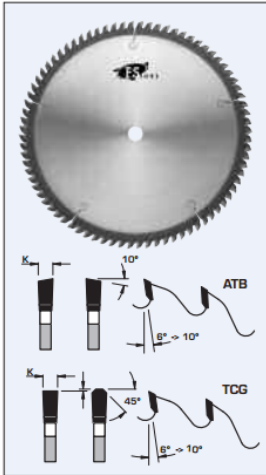

### Item #LH181, FS Tool Professional Line Fine Crosscutting Saw Blades

**\$131.20**

Thank you for shopping with us!

#### Design:

- Tooth configuration: refer to items (grind)
- Cutting Material: TC
- Expansion slots: laser, self plug

## SPECIFICATIONS

<b>Bore</b>	5/8 in
<b>Grind</b>	TCG
<b>Kerf</b>	.125 in
<b>Manufacturer</b>	FS Tool
<b>Note</b>	TCG
<b>Plate</b>	.080 in
<b>Teeth</b>	80