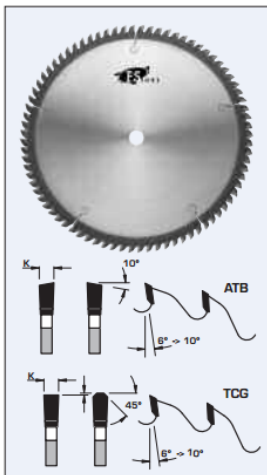

### Item #LH12097, FS Tool Professional Line Fine Crosscutting Saw Blades

**\$165.72**

Thank you for shopping with us!

#### Design:

- Tooth configuration: refer to items (grind)
- Cutting Material: TC
- Expansion slots: laser, self plug

## SPECIFICATIONS

<b>Bore</b>	1 in
<b>Grind</b>	TCG
<b>Kerf</b>	.125 in
<b>Manufacturer</b>	FS Tool
<b>Note</b>	TCG
<b>Plate</b>	.087 in
<b>Teeth</b>	96