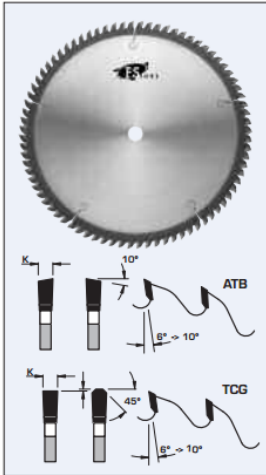

### Item #LH12096, FS Tool Professional Line Fine Crosscutting Saw Blades

**\$162.56**

Thank you for shopping with us!

#### Design:

- Tooth configuration: refer to items (grind)
- Cutting Material: TC
- Expansion slots: laser, self plug

## SPECIFICATIONS

<b>Bore</b>	1 in
<b>Grind</b>	ATB
<b>Kerf</b>	.125 in
<b>Manufacturer</b>	FS Tool
<b>Note</b>	ATB
<b>Plate</b>	.087 in
<b>Teeth</b>	96