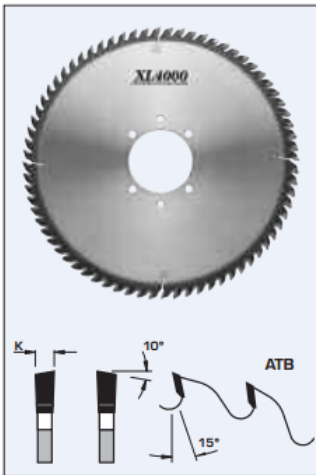

Edge of Arlington Saw & Tool, Inc.

124 South Collins
Arlington, TX 76010
Phone: 817-461-7171 • Fax: 817-795-6651
Toll Free: 888-461-7171
Email: info@eoasaw.com
Website: www.eoasaw.com

Item #L5043072-30, FS Tool XL4000 Extended Life Panel Sizing Saw Blades: ATB \$342.04

Thank you for shopping with us!

Design:

- Tooth configuration: ATB
- Cutting Material: TC XL4000
- Expansion slots: Cu Plugged

Application:

- For sizing cuts in veneered particleboard, hard fiberboard, raw MDF panels, and high-density plywood in single sheets and stacks
- On panel sizing saws (beam saws)

SPECIFICATIONS

| | |
|---------------------|---------|
| Diameter | 430 mm |
| Bore | 30 |
| Kerf | 4.4 mm |
| Machine | -- |
| Manufacturer | FS Tool |
| Plate | 3.2 mm |
| Teeth | 72 |