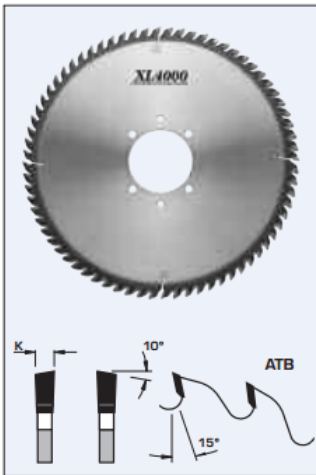

### Item #L5040072-80, FS Tool XL4000 Extended Life Panel Sizing Saw Blades: ATB **\$335.08**

Thank you for shopping with us!

#### Design:

- Tooth configuration: ATB
- Cutting Material: TC XL4000
- Expansion slots: Cu Plugged

## SPECIFICATIONS

<b>Diameter</b>	400 mm
<b>Bore</b>	80 4+2PH
<b>Kerf</b>	4.4 mm
<b>Machine</b>	Gabbiani
<b>Manufacturer</b>	FS Tool
<b>Plate</b>	3.2 mm
<b>Teeth</b>	72