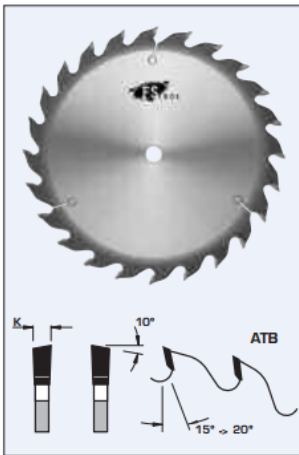

### Item #L2A250, FS Tool Industrial Quality Glue Line Rip Saw Blades ATB \$112.76

Thank you for shopping with us!

#### Design:

- Tooth configuration: ATB
- Cutting Material: TC
- Expansion Slots: Cu plugged

#### Application:

- For glue line ripping dry soft and hardwoods
- Extra smooth cut for gluing applications
- On table saws

## SPECIFICATIONS

<b>Diameter</b>	10 in
<b>Bore</b>	5/8 in
<b>Kerf</b>	138 in
<b>Manufacturer</b>	FS Tool
<b>Plate</b>	0.095 in
<b>Teeth</b>	24