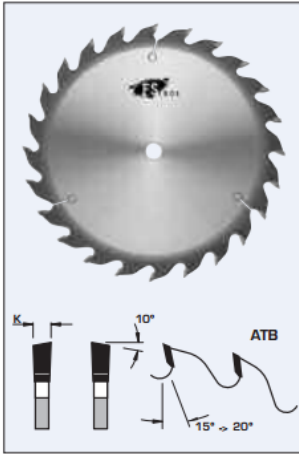

### Item #L2A225, FS Tool Industrial Quality Glue Line Rip Saw Blades ATB

**\$119.68**

Thank you for shopping with us!

#### Design:

- Tooth configuration: ATB
- Cutting Material: TC
- Expansion Slots: Cu plugged

#### Application:

- For glue line ripping dry soft and hardwoods
- Extra smooth cut for gluing applications
- On table saws

## SPECIFICATIONS

<b>Diameter</b>	9 in
<b>Bore</b>	5/8 in
<b>Kerf</b>	135 in
<b>Manufacturer</b>	FS Tool
<b>Plate</b>	0.087 in
<b>Teeth</b>	24