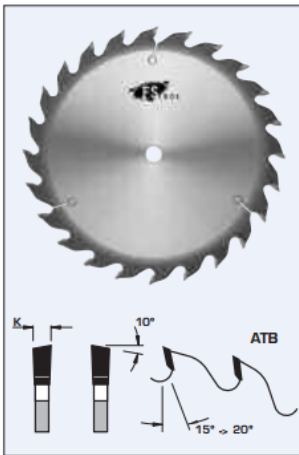

Edge of Arlington Saw & Tool, Inc.

124 South Collins
Arlington, TX 76010
Phone: 817-461-7171 • Fax: 817-795-6651
Toll Free: 888-461-7171
Email: info@eoasaw.com
Website: www.eoasaw.com

Item #L2A200, FS Tool Industrial Quality Glue Line Rip Saw Blades ATB

\$102.20

Thank you for shopping with us!

Design:

- Tooth configuration: ATB
- Cutting Material: TC
- Expansion Slots: Cu plugged

Application:

- For glue line ripping dry soft and hardwoods
- Extra smooth cut for gluing applications
- On table saws

SPECIFICATIONS

Diameter	8 in
Bore	5/8 in
Kerf	130 in
Manufacturer	FS Tool
Plate	0.087 in
Teeth	24