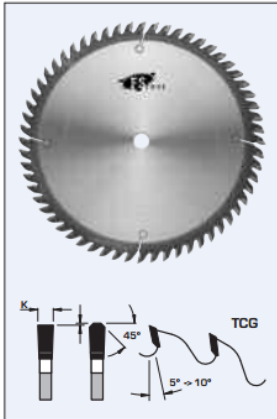

### Item #L23350, FS Tool Industrial Quality Standard Crosscut Saw Blades TCG \$232.24

Thank you for shopping with us!

#### Design:

- Tooth configuration: TCG
- Cutting Material: TC
- Expansion slots: Cu Plugged

## SPECIFICATIONS

<b>Diameter</b>	14 in
<b>Bore</b>	1 in
<b>Kerf</b>	.150 in
<b>Manufacturer</b>	FS Tool
<b>Plate</b>	0.11 in
<b>Teeth</b>	80