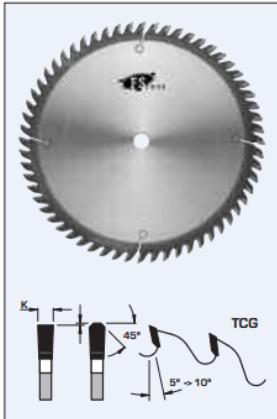

### Item #L23302, FS Tool Industrial Quality Standard Crosscut Saw Blades TCG **\$200.16**

Thank you for shopping with us!

#### Design:

- Tooth configuration: TCG
- Cutting Material: TC
- Expansion slots: Cu Plugged

## SPECIFICATIONS

<b>Diameter</b>	300 mm
<b>Bore</b>	30 mm
<b>Kerf</b>	3.4 mm
<b>Manufacturer</b>	FS Tool
<b>Plate</b>	2.4 mm
<b>Teeth</b>	72