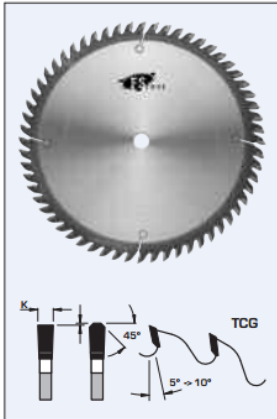

### Item #L23250, FS Tool Industrial Quality Standard Crosscut Saw Blades TCG \$124.32

Thank you for shopping with us!

#### Design:

- Tooth configuration: TCG
- Cutting Material: TC
- Expansion slots: Cu Plugged

## SPECIFICATIONS

<b>Diameter</b>	10 in
<b>Bore</b>	5/8 in
<b>Kerf</b>	.126 in
<b>Manufacturer</b>	FS Tool
<b>Plate</b>	0.087 in
<b>Teeth</b>	60