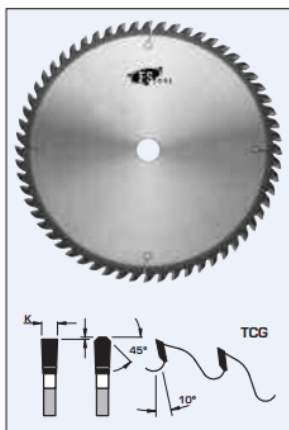

### Item #L19301, FS Tool Industrial Quality Crosscut Saw Blades TCG

**\$155.56**

Thank you for shopping with us!

#### Design:

- Tooth configuration: TCG
- Cutting Material: TC
- Expansion slots: Cu Plugged

## SPECIFICATIONS

<b>Diameter</b>	12 in
<b>Bore</b>	1 in
<b>Kerf</b>	.134 in
<b>Manufacturer</b>	FS Tool
<b>Plate</b>	0.095 in
<b>Teeth</b>	48