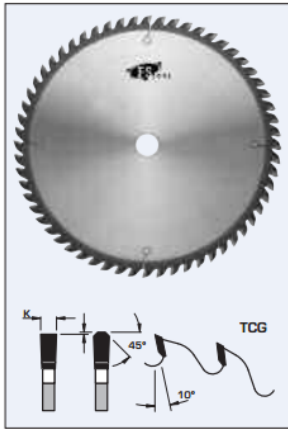

### Item #L19225, FS Tool Industrial Quality Crosscut Saw Blades TCG

**\$119.68**

Thank you for shopping with us!

#### Design:

- Tooth configuration: TCG
- Cutting Material: TC
- Expansion slots: Cu Plugged

#### Application:

- For cross cutting and ripping soft and hardwoods, composite materials, plastic laminated (single-sided)
- On table saws, sliding table saws, and cut-off saws

## SPECIFICATIONS

|                     |          |
|---------------------|----------|
| <b>Diameter</b>     | 9 in     |
| <b>Bore</b>         | 5/8 in   |
| <b>Kerf</b>         | .126 in  |
| <b>Manufacturer</b> | FS Tool  |
| <b>Plate</b>        | 0.087 in |
| <b>Teeth</b>        | 40       |