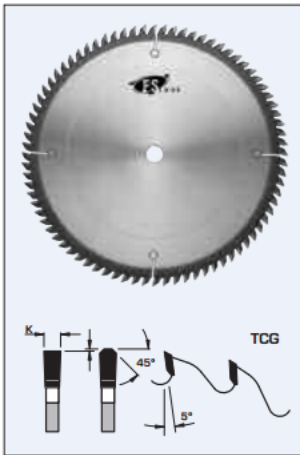

### Item #L10450, FS Tool Industrial Quality Fine Crosscut Saw Blades TCG

**\$429.68**

Thank you for shopping with us!

#### Design:

- Tooth configuration: TCG
- Cutting Material: TC
- Expansion slots: Cu Plugged

## SPECIFICATIONS

<b>Diameter</b>	18 in
<b>Bore</b>	1 in
<b>Kerf</b>	.185 in
<b>Manufacturer</b>	FS Tool
<b>Plate</b>	0.138 in
<b>Teeth</b>	120