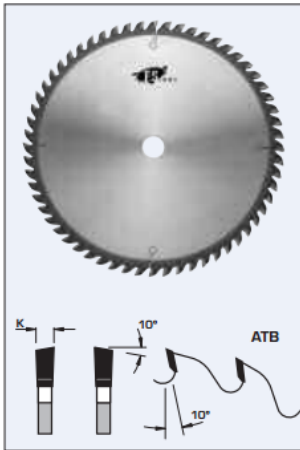

### Item #L09500, FS Tool Industrial Quality Crosscut Saw Blades ATB \$410.44

Thank you for shopping with us!

#### Design:

- Tooth configuration: ATB
- Cutting Material: TC
- Expansion slots: Cu Plugged

#### Application:

- For cross cutting and ripping dry soft and hardwoods, plywood, masonite, and raw MDF panels
- On table saws, sliding table saws, and cut-off saws

## SPECIFICATIONS

<b>Diameter</b>	20 in
<b>Bore</b>	1 in
<b>Kerf</b>	.185 in
<b>Manufacturer</b>	FS Tool
<b>Plate</b>	0.138 in
<b>Teeth</b>	100