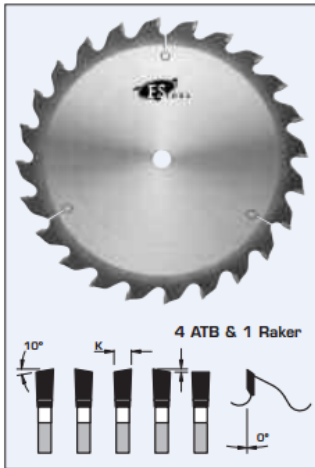

Edge of Arlington Saw & Tool, Inc.

124 South Collins
Arlington, TX 76010
Phone:817-461-7171 • Fax: 817-795-6651
Toll Free: 888-461-7171
Email: info@eoasaw.com
Website: www.eoasaw.com

Item #L07350, FS Tool Industrial Quality Radial Arm Saw Blades

$196.68

Thank you for shopping with us!

Design:

- Tooth configuration: 4 ATB & 1 Raker
- Cutting Material: TC
- Expansion Slots: Cu plugged
- 0° hook angle reduces the tendency of the blade to grab the material

Application:

- For crosscutting and ripping dry soft and hardwoods
- On radial arm saws and other saws where the blade is above the work-piece

SPECIFICATIONS

Diameter	14 in
Bore	1 in
Kerf	.165 in
Manufacturer	FS Tool
Plate	.118 in
Teeth	40