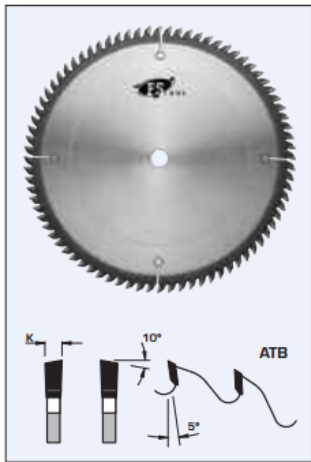

### Item #L06300, FS Tool Industrial Quality Fine Crosscut Saw Blades ATB

**\$212.12**

Thank you for shopping with us!

#### Design:

- Tooth configuration: ATB
- Cutting Material: TC
- Expansion slots: Cu Plugged

## SPECIFICATIONS

<b>Manufacturer</b>	FS Tool
<b>Diameter</b>	12 in
<b>Bore</b>	1 in
<b>Kerf</b>	.135 in
<b>Teeth</b>	100