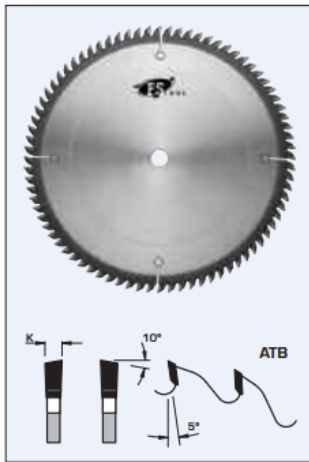

### Item #L06150, FS Tool Industrial Quality Fine Crosscut Saw Blades ATB

**\$116.52**

Thank you for shopping with us!

#### Design:

- Tooth configuration: ATB
- Cutting Material: TC
- Expansion slots: Cu Plugged

## SPECIFICATIONS

<b>Manufacturer</b>	FS Tool
<b>Diameter</b>	6 in
<b>Bore</b>	5/8 in
<b>Kerf</b>	.126 in
<b>Teeth</b>	40