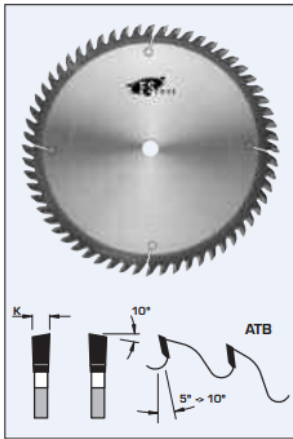

### Item #L04450, FS Tool Industrial Quality Standard Crosscut Saw Blades ATB \$356.56

Thank you for shopping with us!

#### Design:

- Tooth configuration: ATB
- Cutting Material: TC
- Expansion slots: Cu Plugged

## SPECIFICATIONS

<b>Diameter</b>	18 in
<b>Bore</b>	1 in
<b>Kerf</b>	.185 in
<b>Machine</b>	--
<b>Plate</b>	0.138 in
<b>Teeth</b>	100
<b>Manufacturer</b>	FS Tool