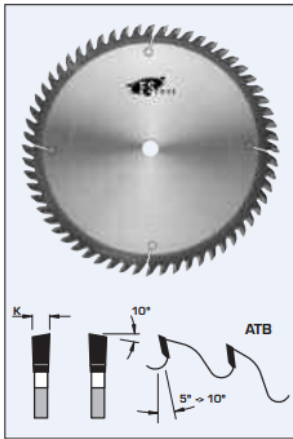

### Item #L04350, FS Tool Industrial Quality Standard Crosscut Saw Blades ATB \$227.24

Thank you for shopping with us!

#### Design:

- Tooth configuration: ATB
- Cutting Material: TC
- Expansion slots: Cu Plugged

## SPECIFICATIONS

<b>Diameter</b>	14 in
<b>Bore</b>	1 in
<b>Kerf</b>	.150 in
<b>Machine</b>	--
<b>Plate</b>	0.11 in
<b>Teeth</b>	80
<b>Manufacturer</b>	FS Tool