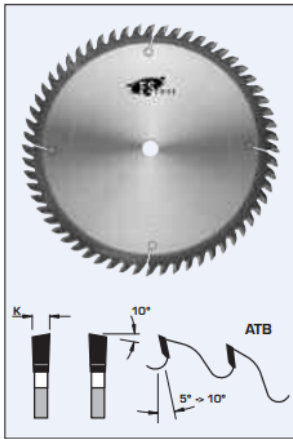

### Item #L04302, FS Tool Industrial Quality Standard Crosscut Saw Blades ATB \$193.56

Thank you for shopping with us!

#### Design:

- Tooth configuration: ATB
- Cutting Material: TC
- Expansion slots: Cu Plugged

## SPECIFICATIONS

<b>Diameter</b>	300 mm
<b>Bore</b>	30 mm
<b>Kerf</b>	3.4 mm
<b>Machine</b>	Altendorf, Omega, SCMI, Striebig
<b>Plate</b>	2.4 mm
<b>Teeth</b>	72
<b>Manufacturer</b>	FS Tool