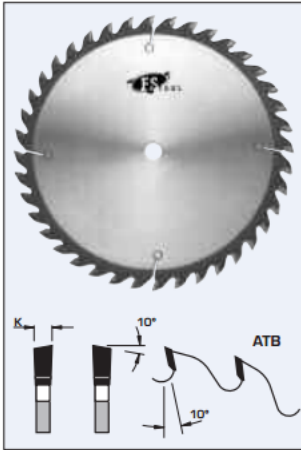

### Item #L03400, FS Tool Industrial Quality Crosscut Saw Blades ATB \$248.08

Thank you for shopping with us!

#### Design:

- Tooth configuration: ATB
- Cutting Material: TC
- Expansion slots: Cu Plugged

#### Application:

- For cross cutting and ripping dry soft and hardwoods, plywood, masonite, and raw MDF panels
- On table saws, sliding table saws, and cut-off saws

## SPECIFICATIONS

<b>Diameter</b>	16 in
<b>Bore</b>	1 in
<b>Kerf</b>	.155 in
<b>Manufacturer</b>	FS Tool
<b>Plate</b>	0.11 in
<b>Teeth</b>	60