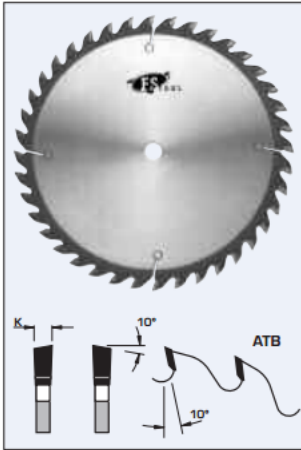

### Item #L03300, FS Tool Industrial Quality Crosscut Saw Blades ATB \$158.12

Thank you for shopping with us!

#### Design:

- Tooth configuration: ATB
- Cutting Material: TC
- Expansion slots: Cu Plugged

#### Application:

- For cross cutting and ripping dry soft and hardwoods, plywood, masonite, and raw MDF panels
- On table saws, sliding table saws, and cut-off saws

## SPECIFICATIONS

<b>Diameter</b>	12 in
<b>Bore</b>	1 in
<b>Kerf</b>	.135 in
<b>Manufacturer</b>	FS Tool
<b>Plate</b>	0.095 in
<b>Teeth</b>	48