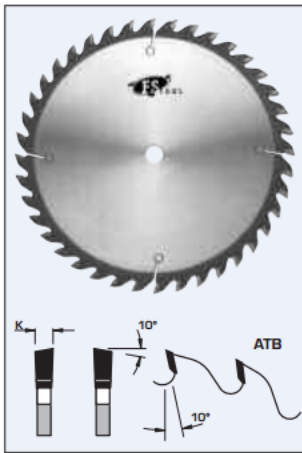

### Item #L03180, FS Tool Industrial Quality Crosscut Saw Blades ATB \$117.44

Thank you for shopping with us!

#### Design:

- Tooth configuration: ATB
- Cutting Material: TC
- Expansion slots: Cu Plugged

#### Application:

- For cross cutting and ripping dry soft and hardwoods, plywood, masonite, and raw MDF panels
- On table saws, sliding table saws, and cut-off saws

## SPECIFICATIONS

<b>Diameter</b>	7 in
<b>Bore</b>	5/8 in
<b>Kerf</b>	.125 in
<b>Manufacturer</b>	FS Tool
<b>Plate</b>	0.087 in
<b>Teeth</b>	30