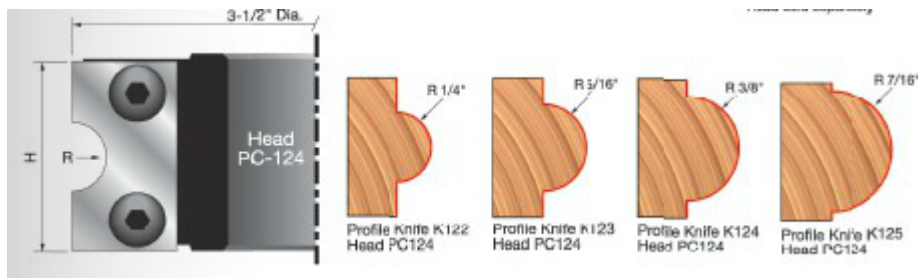

Edge of Arlington Saw & Tool, Inc.

124 South Collins
Arlington, TX 76010
Phone: 817-461-7171 • Fax: 817-795-6651
Toll Free: 888-461-7171
Email: info@eoasaw.com
Website: www.eoasaw.com

Item #K124, Freud Concave Radius Knives $56.22

Thank you for shopping with us!

These resharpenable carbide knives are designed to cut a bead, or round the end of a board. Head is computer balanced and is sold separately from the knives.

Head sold separately