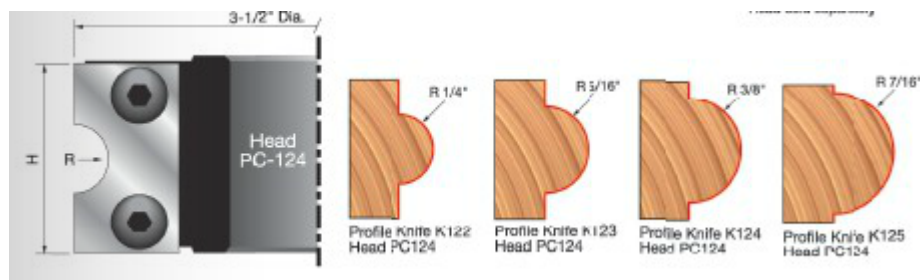

Edge of Arlington Saw & Tool, Inc.

124 South Collins
Arlington, TX 76010
Phone: 817-461-7171 • Fax: 817-795-6651
Toll Free: 888-461-7171
Email: info@eoasaw.com
Website: www.eoasaw.com

Item #K122, Freud Concave Radius Knives $56.22

Thank you for shopping with us!

These resharpenable carbide knives are designed to cut a bead, or round the end of a board. Head is computer balanced and is sold separately from the knives.

Head sold separately