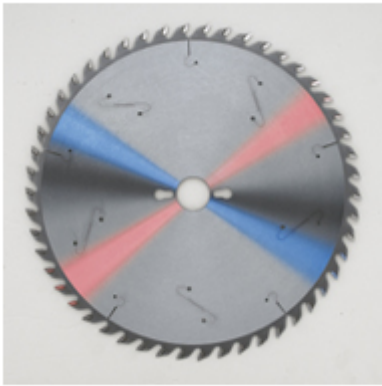

Edge of Arlington Saw & Tool, Inc.

124 South Collins
Arlington, TX 76010
Phone: 817-461-7171 • Fax: 817-795-6651
Toll Free: 888-461-7171
Email: info@eoasaw.com
Website: www.eoasaw.com

Item #IW-30580CB2, Tenryu Industrial Blade Series for Miter Saw: Wood **\$118.80**

Thank you for shopping with us!

Table Saws. Miter Saws. Radial Arm Saws.

Tenryu's European industrial quality line for heavy duty applications.

Each Blade Features:

- Select grade of carbide tip for better performance
- Large European style tips
- Heavy, European plate-style resists deflection during cutting
- Resin bond, laser slots to absorb and eliminate vibration to produce a cleaner, quieter, more efficient cut
- Excellent blade life

SPECIFICATIONS

Grind	ATAF
Kerf	0.094
Manufacturer	Tenryu
Teeth	80