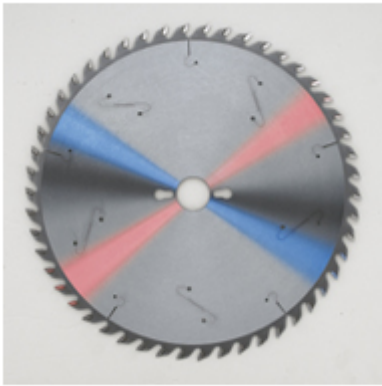

Edge of Arlington Saw & Tool, Inc.

124 South Collins
Arlington, TX 76010
Phone:817-461-7171 • Fax: 817-795-6651
Toll Free: 888-461-7171
Email: info@eoasaw.com
Website: www.eoasaw.com

Item #IW-25540D1, Tenryu Industrial Blade Series for Table Saw: Wood **$77.22**

Thank you for shopping with us!

Table Saws. Miter Saws. Radial Arm Saws.

Tenryu's European industrial quality line for heavy duty applications.

Each Blade Features:

- -Select grade of carbide tip for better performance
- -Large European style tips
- -Heavy, European plate-style resists deflection during cutting
- -Resin bond, laser slots to absorb and eliminate vibration to produce a cleaner, quieter, more efficient cut
- -Excellent blade life

SPECIFICATIONS

Grind	TCG
Kerf	0.118
Manufacturer	Tenryu
Teeth	40