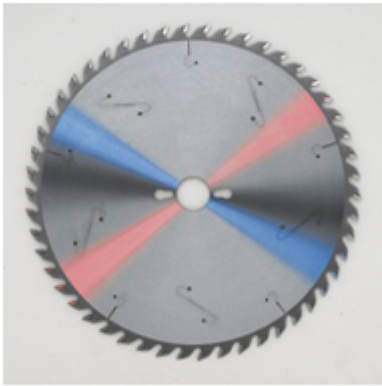

Edge of Arlington Saw & Tool, Inc.

124 South Collins
Arlington, TX 76010
Phone:817-461-7171 • Fax: 817-795-6651
Toll Free: 888-461-7171
Email: info@eoasaw.com
Website: www.eoasaw.com

Item #IW-25540CB1, Tenryu Industrial Blade Series for Miter Saw: Wood **\$69.30**

Thank you for shopping with us!

Table Saws. Miter Saws. Radial Arm Saws.

Tenryu's European industrial quality line for heavy duty applications.

Each Blade Features:

- Select grade of carbide tip for better performance
- Large European style tips
- Heavy, European plate-style resists deflection during cutting
- Resin bond, laser slots to absorb and eliminate vibration to produce a cleaner, quieter, more efficient cut
- Excellent blade life

SPECIFICATIONS

Grind	ATAF
Kerf	0.091
Manufacturer	Tenryu
Teeth	40