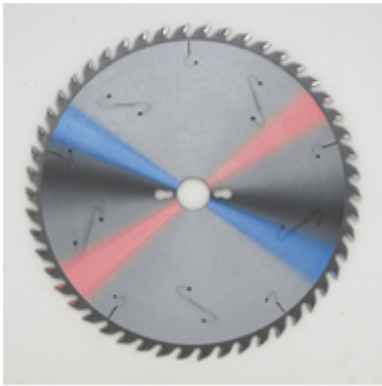

### **Item #IW-25540AB1, Tenryu Industrial Blade Series for Radial Arm Saw or Miter Saw: Wood \$74.84**

Thank you for shopping with us!

Table Saws. Miter Saws. Radial Arm Saws.

Tenryu's European industrial quality line for heavy duty applications.

Each Blade Features:

- Select grade of carbide tip for better performance
- Large European style tips
- Heavy, European plate-style resists deflection during cutting
- Resin bond, laser slots to absorb and eliminate vibration to produce a cleaner, quieter, more efficient cut
- Excellent blade life

#### SPECIFICATIONS

<b>Grind</b>	ATBR
<b>Kerf</b>	0.11
<b>Manufacturer</b>	Tenryu
<b>Teeth</b>	40