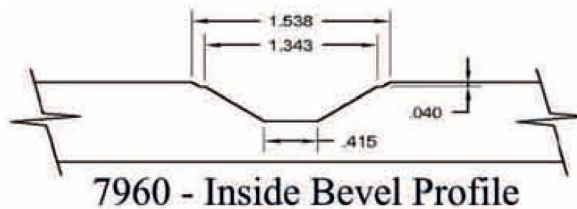

#### SPECIFICATIONS

<b>Profile</b>	Inside Profile - Bevel
<b>Style</b>	MDF Inside Door Profiles - Replacement Insert for 7960 Body - Inside Roughing Profile
<b>Includes</b>	--
<b>Note</b>	Note that you need two inserts per tool.
<b>Manufacturer</b>	Vortex Tool