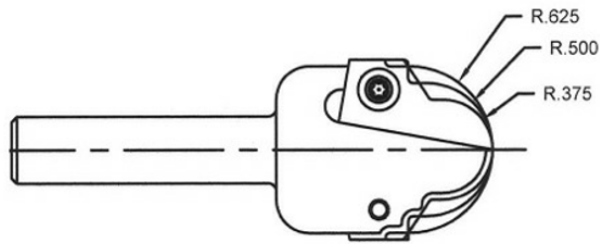

### **Item #INS-8222, Vortex Series 8200 Multi-Profile Ballnose 5/8" Radius Replacement Insert for 8220 Insert Body**

**\$42.25**  
Thank you for shopping with us!

Note that you need two inserts per tool.

#### SPECIFICATIONS

<b>Diameter</b>	1 1/4 in Cove Diameter
<b>Shank</b>	--
<b>Radius</b>	5/8 in
<b>Note</b>	Note that you need two inserts per tool.
<b>Manufacturer</b>	Vortex Tool
<b>Part Descp.</b>	Multi Profile Ballnose Replacement Insert for 8220 Insert Body