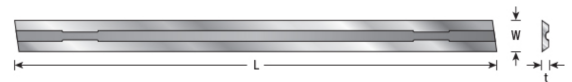

**Item #ICK-100, Amana Tool Pair of Solid Carbide 82mm Long x 5.5mm Height x 1.12mm Wide**  
**\$10.69**

Thank you for shopping with us!

Solid Carbide reversible knives designed for many popular 3 1/4" machines.

### SPECIFICATIONS

<b>Manufacturer</b>	Amana Tool
<b>Thickness</b>	1.12 mm
<b>Length</b>	1.12 mm
<b>Width</b>	5.5 mm
<b>Overall Length</b>	3 1/4 in