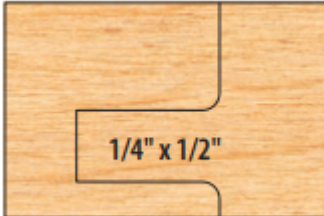

Edge of Arlington Saw & Tool, Inc.

124 South Collins
Arlington, TX 76010
Phone: 817-461-7171 • Fax: 817-795-6651
Toll Free: 888-461-7171
Email: info@eoasaw.com
Website: www.eoasaw.com

**Item #IC-510-PES, Freeborn Insert Replacement Tips:
Carbide Pattern, Fits Head I-10-510-E, Eased
\$101.00**

Thank you for shopping with us!

SPECIFICATIONS

Fits	Head I-10-510-E
Pack Quantity	Set of 3
Type	Carbide Pattern - Eased
Manufacturer	Freeborn Tool