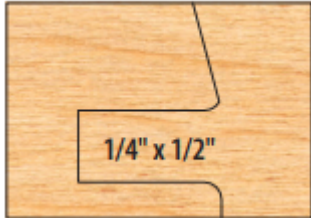

Edge of Arlington Saw & Tool, Inc.

124 South Collins
Arlington, TX 76010
Phone: 817-461-7171 • Fax: 817-795-6651
Toll Free: 888-461-7171
Email: info@eoasaw.com
Website: www.eoasaw.com

**Item #IC-060-PES, Freeborn Insert Replacement Tips:
Carbide Pattern, Fits Head I-10-060-E, Eased
\$100.70**

Thank you for shopping with us!

SPECIFICATIONS

Fits	Head I-10-060-E
Pack Quantity	Set of 3
Type	Carbide Pattern - Eased
Manufacturer	Freeborn Tool