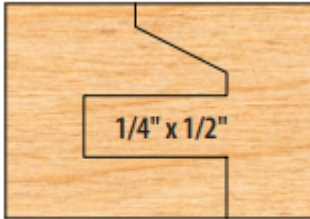

---

**Item #IC-050-PS, Freeborn Insert Replacement Tips: Carbide Pattern, Fits Head I-10-050**  
**\$101.00**

Thank you for shopping with us!

I 10-050

### SPECIFICATIONS

<b>Fits</b>	Head I-10-050
<b>Pack Quantity</b>	Set of 3
<b>Type</b>	Carbide Pattern
<b>Manufacturer</b>	Freeborn Tool