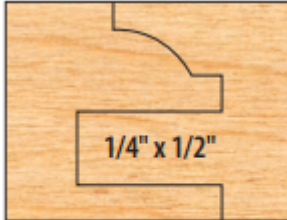

Edge of Arlington Saw & Tool, Inc.

124 South Collins
Arlington, TX 76010
Phone: 817-461-7171 • Fax: 817-795-6651
Toll Free: 888-461-7171
Email: info@eoasaw.com
Website: www.eoasaw.com

Item #IC-040-PS, Freeborn Insert Replacement Tips: Carbide Pattern, Fits Head I-10-040
\$101.00

Thank you for shopping with us!

SPECIFICATIONS	
Fits	Head I-10-040
Pack Quantity	Set of 3
Type	Carbide Pattern
Manufacturer	Freeborn Tool