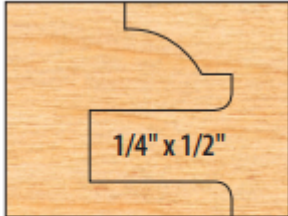

Edge of Arlington Saw & Tool, Inc.

124 South Collins
Arlington, TX 76010
Phone: 817-461-7171 • Fax: 817-795-6651
Toll Free: 888-461-7171
Email: info@eoasaw.com
Website: www.eoasaw.com

Item #IC-040-PES, Freeborn Insert Replacement Tips: Carbide Pattern, Fits Head I-10-040-E, Eased
\$101.00

Thank you for shopping with us!

I 10-040 Eased

SPECIFICATIONS

Fits	Head I-10-040-E
Pack Quantity	Set of 3
Type	Carbide Pattern- Eased
Manufacturer	Freeborn Tool