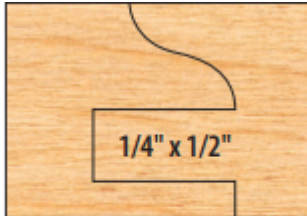

Edge of Arlington Saw & Tool, Inc.

124 South Collins
Arlington, TX 76010
Phone: 817-461-7171 • Fax: 817-795-6651
Toll Free: 888-461-7171
Email: info@eoasaw.com
Website: www.eoasaw.com

Item #IC-030-PS, Freeborn Insert Replacement Tips: Carbide Pattern, Fits Head I-10-030
\$101.00

Thank you for shopping with us!

I 10-030

SPECIFICATIONS

| | |
|----------------------|-----------------|
| Fits | Head I-10-030 |
| Pack Quantity | Set of 3 |
| Type | Carbide Pattern |
| Manufacturer | Freeborn Tool |