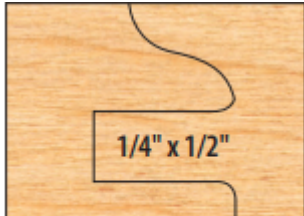

---

**Item #IC-030-PES, Freeborn Insert Replacement Tips: Carbide Pattern, Fits Head I-10-030-E, Eased**  
**\$101.00**

Thank you for shopping with us!

I 10-030 Eased

### SPECIFICATIONS

<b>Fits</b>	Head I-10-030-E
<b>Pack Quantity</b>	Set of 3
<b>Type</b>	Carbide Pattern - Eased
<b>Manufacturer</b>	Freeborn Tool