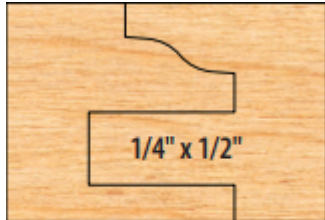

Edge of Arlington Saw & Tool, Inc.

124 South Collins
Arlington, TX 76010
Phone: 817-461-7171 • Fax: 817-795-6651
Toll Free: 888-461-7171
Email: info@eoasaw.com
Website: www.eoasaw.com

Item #IC-020-PS, Freeborn Insert Replacement Tips: Carbide Pattern, Fits Head I-10-020
\$101.00

Thank you for shopping with us!

I 10-020

SPECIFICATIONS

Fits	Head I-10-020
Pack Quantity	Set of 3
Type	Carbide Pattern
Manufacturer	Freeborn Tool