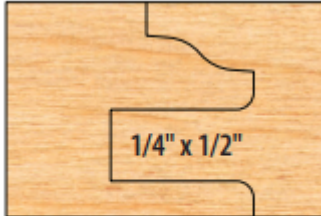

---

**Item #IC-020-PES, Freeborn Insert Replacement Tips:  
Carbide Pattern, Fits Head I-10-020-E, Eased  
\$101.00**

Thank you for shopping with us!

### SPECIFICATIONS

<b>Fits</b>	Head I-10-020-E
<b>Pack Quantity</b>	Set of 3
<b>Type</b>	Carbide Pattern - Eased
<b>Manufacturer</b>	Freeborn Tool