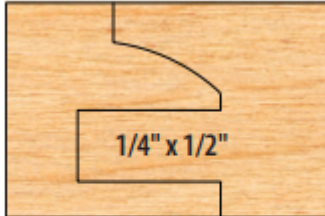

Edge of Arlington Saw & Tool, Inc.

124 South Collins
Arlington, TX 76010
Phone: 817-461-7171 • Fax: 817-795-6651
Toll Free: 888-461-7171
Email: info@eoasaw.com
Website: www.eoasaw.com

Item #IC-011-PS, Freeborn Insert Replacement Tips: Carbide Pattern, Fits Head I-10-011

\$101.00

Thank you for shopping with us!

SPECIFICATIONS

Fits	Head I-10-011
Pack Quantity	Set of 3
Type	Carbide Pattern
Manufacturer	Freeborn Tool