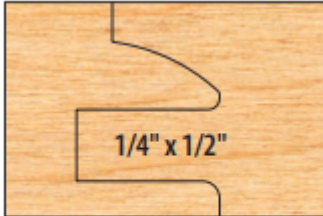

---

**Item #IC-011-PES, Freeborn Insert Replacement Tips:  
Carbide Pattern, Fits Head I-10-011-E, Eased  
\$101.00**

Thank you for shopping with us!

I 10-011 Eased

### SPECIFICATIONS

<b>Fits</b>	Head I-10-011-E
<b>Pack Quantity</b>	Set of 3
<b>Type</b>	Carbide Pattern - Eased
<b>Manufacturer</b>	Freeborn Tool