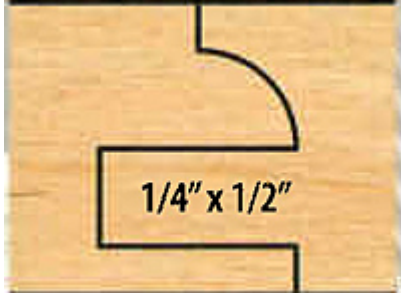

Edge of Arlington Saw & Tool, Inc.

124 South Collins
Arlington, TX 76010
Phone: 817-461-7171 • Fax: 817-795-6651
Toll Free: 888-461-7171
Email: info@eoasaw.com
Website: www.eoasaw.com

**Item #IC-010-PS, Freeborn Insert Replacement Tips:
Carbide Pattern, Fits Head I-10-010
\$101.00**

Thank you for shopping with us!

SPECIFICATIONS

Fits	Head I-10-010
Pack Quantity	Set of 3
Type	Carbide Pattern
Manufacturer	Freeborn Tool