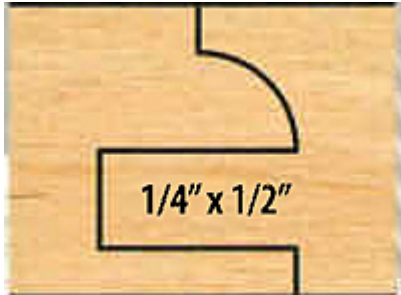

Edge of Arlington Saw & Tool, Inc.

124 South Collins
Arlington, TX 76010
Phone: 817-461-7171 • Fax: 817-795-6651
Toll Free: 888-461-7171
Email: info@eoasaw.com
Website: www.eoasaw.com

**Item #IC-010-CS, Freeborn Insert Replacement Tips:
Carbide Pattern, Fits Head I-10-010 (Single Piece Body)
\$101.00**

Thank you for shopping with us!

SPECIFICATIONS

Fits	Head I-10-010
Pack Quantity	Set of 3
Type	Carbide Pattern (Single Piece Body)
Manufacturer	Freeborn Tool