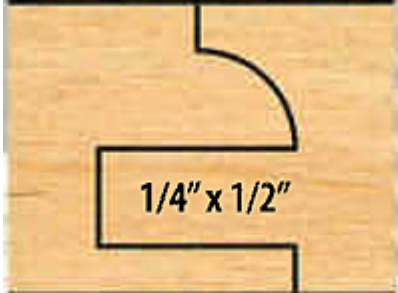

Edge of Arlington Saw & Tool, Inc.

124 South Collins
Arlington, TX 76010
Phone: 817-461-7171 • Fax: 817-795-6651
Toll Free: 888-461-7171
Email: info@eoasaw.com
Website: www.eoasaw.com

**Item #IC-010-CBS, Freeborn Insert Replacement Tips:
Carbide Cope Bottom, Fits Head I-10-010
\$58.00**

Thank you for shopping with us!

SPECIFICATIONS

Fits	Head I-10-010
Pack Quantity	Set of 3
Type	Carbide Cope Bottom
Manufacturer	Freeborn Tool