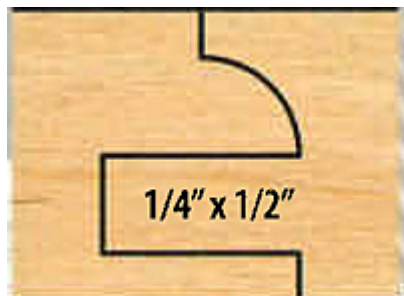

Edge of Arlington Saw & Tool, Inc.

124 South Collins
Arlington, TX 76010
Phone: 817-461-7171 • Fax: 817-795-6651
Toll Free: 888-461-7171
Email: info@eoasaw.com
Website: www.eoasaw.com

**Item #IC-000-CTS, Freeborn Insert Replacement Tips:
Carbide Cope Top, Fits Head I-10-510**

\$58.00

Thank you for shopping with us!

SPECIFICATIONS	
Fits	Head I-10-510
Pack Quantity	Set of 3
Type	Carbide Cope Top
Manufacturer	Freeborn Tool